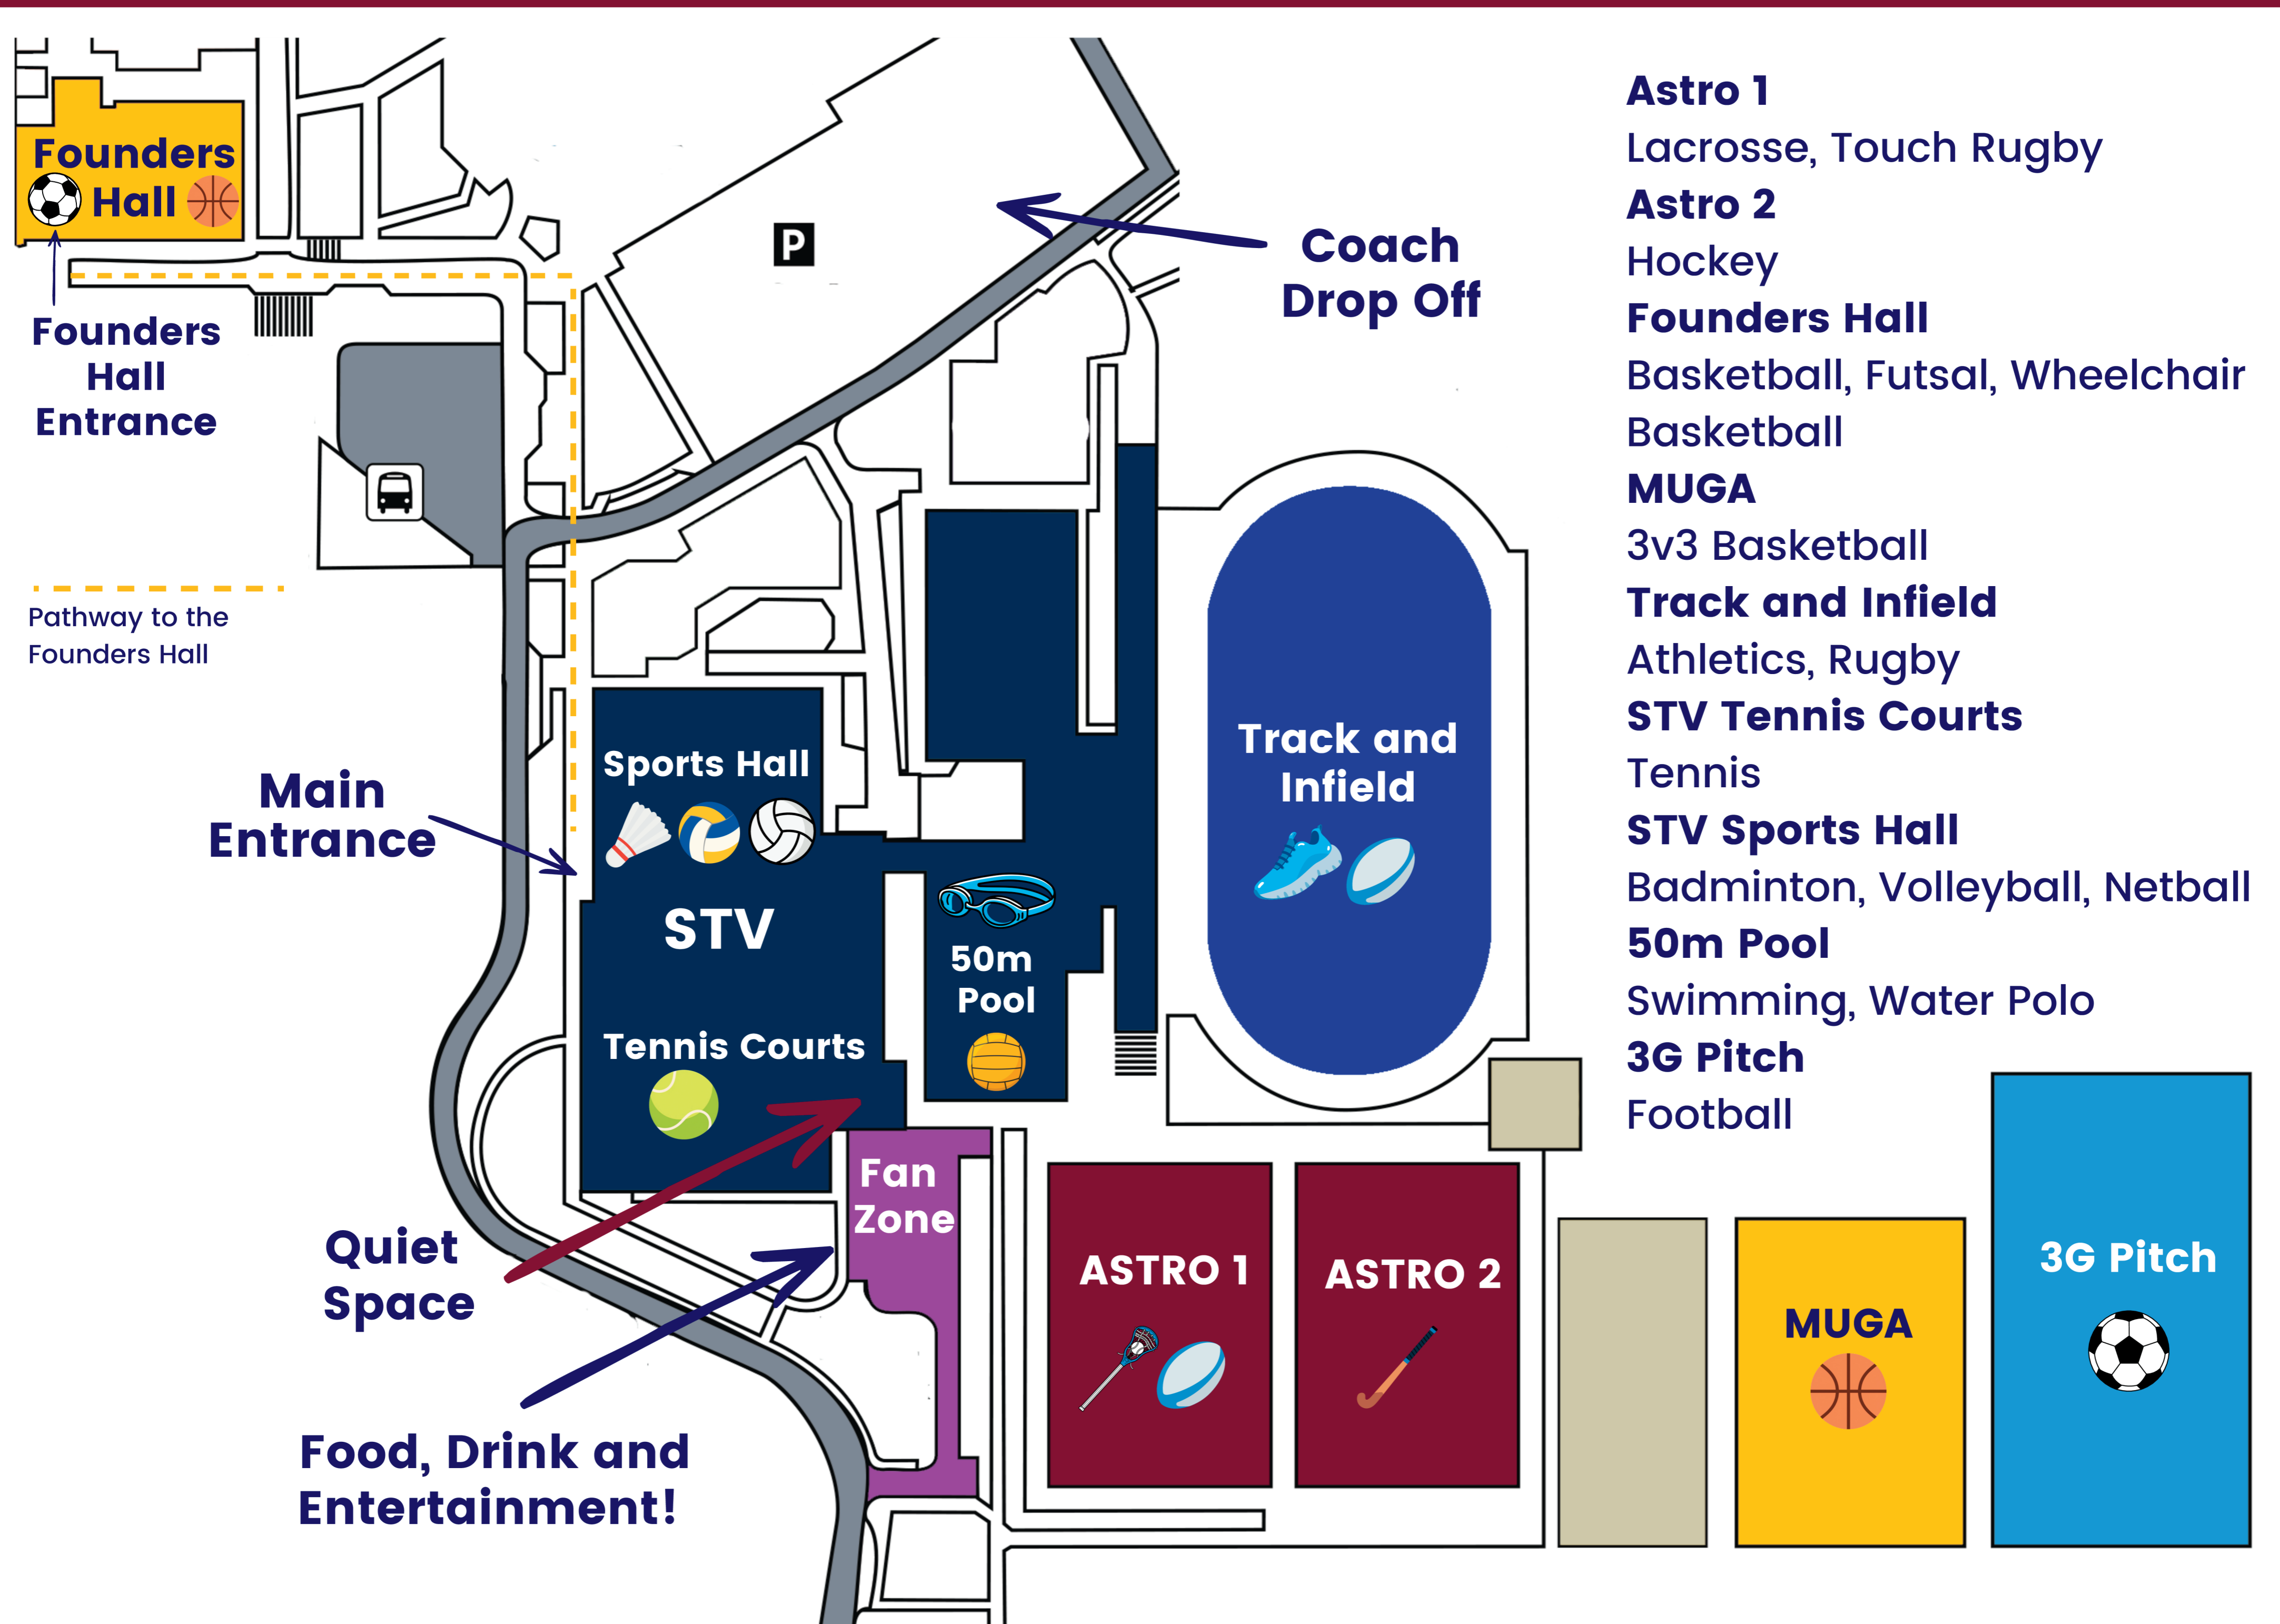

VENUE MAP

- Astro 1**
Lacrosse, Touch Rugby
- Astro 2**
Hockey
- Founders Hall**
Basketball, Futsal, Wheelchair Basketball
- MUGA**
3v3 Basketball
- Track and Infield**
Athletics, Rugby
- STV Tennis Courts**
Tennis
- STV Sports Hall**
Badminton, Volleyball, Netball
- 50m Pool**
Swimming, Water Polo
- 3G Pitch**
Football